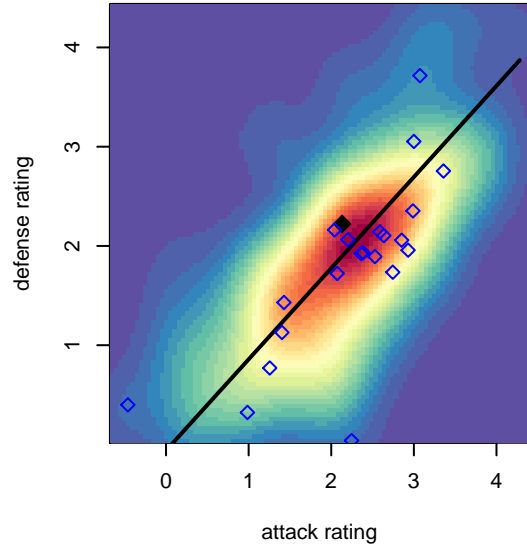

Crossfire OR Blue II G03

Crossfire Oregon
 Tigard, OR
 G03 total strength=1428
 attack=8.43 defense=9.23
 fall league = PTT G03 Div 1 Red
 spr league = PTT Win G03 Premier

alt names used:
 Crossfire Oregon 03G Blue 2
 Crossfire Oregon 03G Blue II
 CROSSFIRE OREGON 03G BLUE II
 CROSSFIRE OREGON 03G BLUE II (OR)
 Crossfire Oregon 03G Blue II
 Crossfire Oregon 03G Blue 2

**attack and defense variance (black dot)
relative to other teams
and top 10 in region**

**attack and defense rating
relative to others at age
and all opponents in last 13 months**

Performance relative to 13 month average