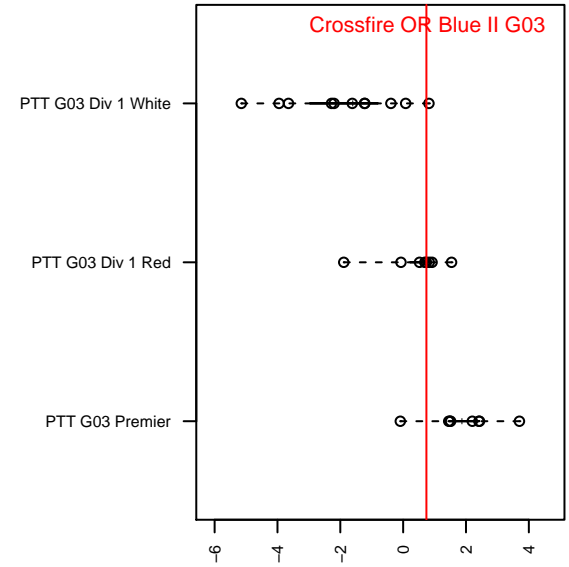

Crossfire OR Blue II G03

Crossfire Oregon
 Tigard, OR
 G03 total strength=1428
 attack=8.43 defense=9.23
 fall league = PTT G03 Div 1 Red
 spr league = PTT Win G03 Premier

alt names used:
 Crossfire Oregon 03G Blue 2
 Crossfire Oregon 03G Blue II
 CROSSFIRE OREGON 03G BLUE II
 CROSSFIRE OREGON 03G BLUE II (OR)
 Crossfire Oregon 03G Blue II
 Crossfire Oregon 03G Blue 2

**attack and defense variance (black dot)
relative to other teams
and top 10 in region**

**attack and defense rating
relative to others at age
and all opponents in last 13 months**

Performance relative to 13 month average