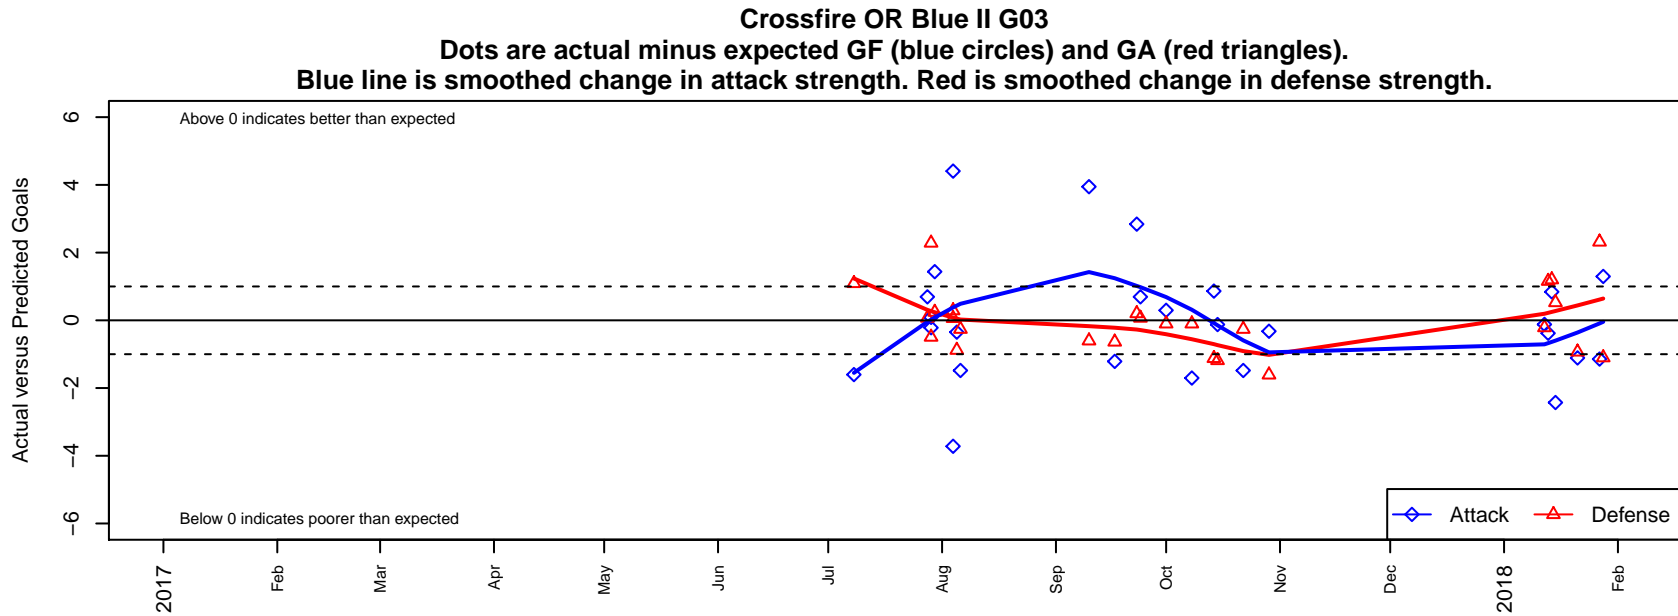

Crossfire OR Blue II G03

Crossfire Oregon
 Tigard, OR
 G03 total strength=1428
 attack=8.43 defense=9.23
 fall league = PTT G03 Div 1 Red
 spr league = PTT Win G03 Premier

alt names used:
 Crossfire Oregon 03G Blue 2
 Crossfire Oregon 03G Blue II
 CROSSFIRE OREGON 03G BLUE II
 CROSSFIRE OREGON 03G BLUE II (OR)
 Crossfire Oregon 03G Blue II
 Crossfire Oregon 03G Blue 2

**attack and defense variance (black dot)
relative to other teams
and top 10 in region**

**attack and defense rating
relative to others at age
and all opponents in last 13 months**

Performance relative to 13 month average