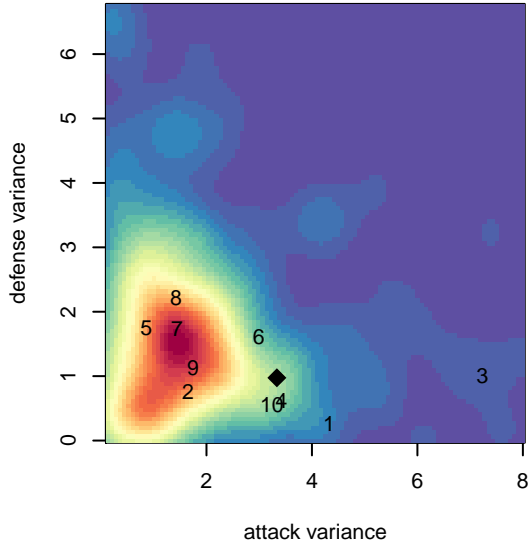

Crossfire OR Blue II G03

Crossfire Oregon
 Tigard, OR
 G03 total strength=1428
 attack=8.43 defense=9.23
 fall league = PTT G03 Div 1 Red
 spr league = PTT Win G03 Premier

alt names used:
 Crossfire Oregon 03G Blue 2
 Crossfire Oregon 03G Blue II
 CROSSFIRE OREGON 03G BLUE II
 CROSSFIRE OREGON 03G BLUE II (OR)
 Crossfire Oregon 03G Blue II
 Crossfire Oregon 03G Blue 2

**attack and defense variance (black dot)
relative to other teams
and top 10 in region**

**attack and defense rating
relative to others at age
and all opponents in last 13 months**

Performance relative to 13 month average